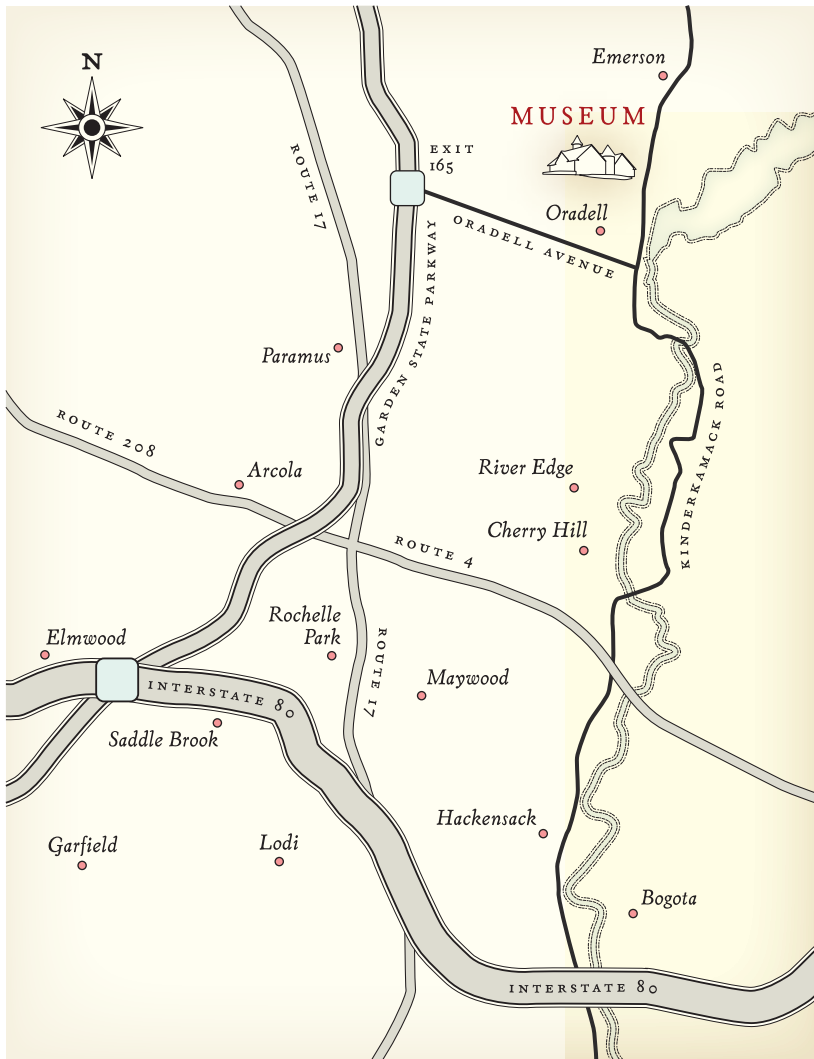

THE HIRAM BLAUVELT ART MUSEUM

TRAVEL DIRECTIONS

The Hiram Blauvelt Art Museum
705 Kinderkamack Road
Oradell, NJ 07649

FROM INTERSTATE 80

Take route 80 to the Garden State Parkway north to exit 165.
Take a right at the stop (Oradell Avenue).
Take Oradell Avenue east to Kinderkamack Road.
Turn left at the light onto Kinderkamack
The Museum will be on the left.

FROM ROUTE 78

Take Route 78 east to 287 north.
Take 287 north to Route 80 east
Take Route 80 east to the Garden State Parkway north to exit 165.
Take a right at the stop (Oradell Avenue).
Take Oradell Avenue east to Kinderkamack Road.
Turn left at the light onto Kinderkamack
The Museum will be on the left.

FROM THE GARDEN STATE PARKWAY

Take the Garden State Parkway to exit 165.
Take a right at the stop (Oradell Avenue).
Take Oradell Avenue east to Kinderkamack Road.
Turn left at the light onto Kinderkamack
The Museum will be on the left.